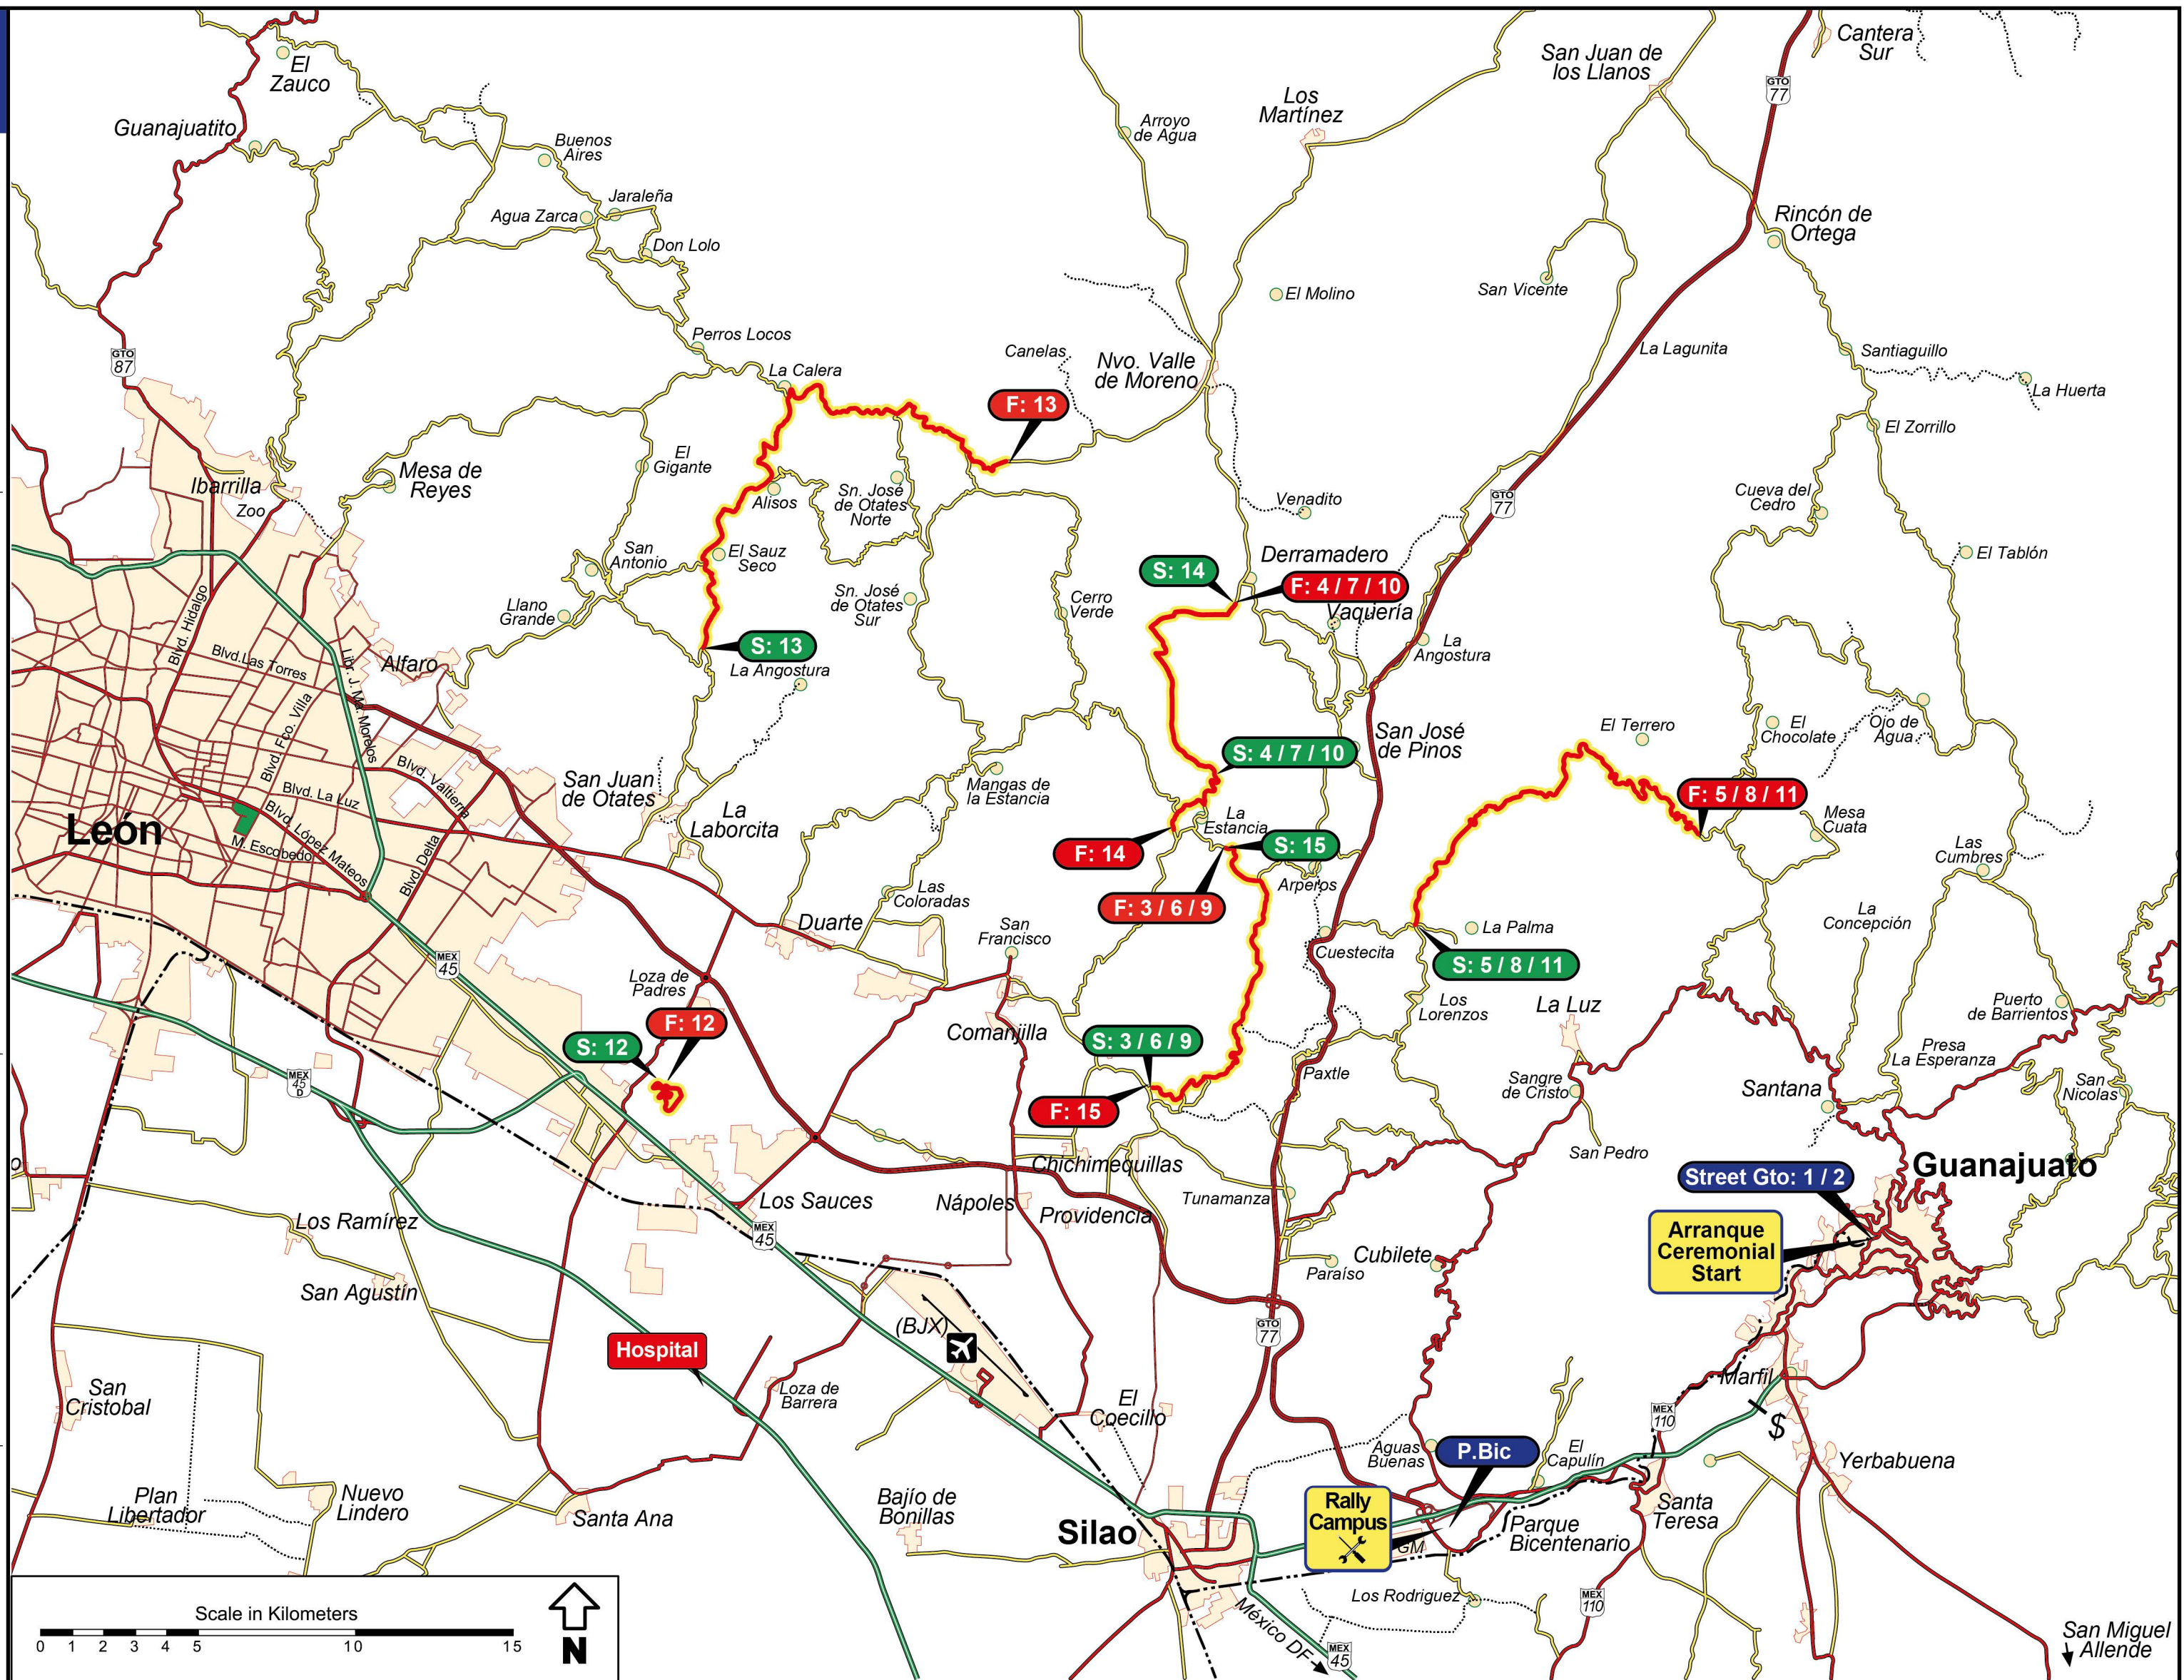

Mapa General General Map

- Autopista
Divided Highway
- Carreteras Pavimento
Paved Roads
- Terracería
Gravel Road
- Tramos Cronometrados
Special Stages
- - - Brecha
Dirt Path
- - - Ferrocarril
Railroad

- Carga Combustible
Refueling
- Areas de Servicio
Service Areas
- Inicio T.C.
S.S. Start
- Final T.C.
S.S. Finish
- Hospital

© RallyMex 2021
Itinerary 2021
Version 2.0
Published Aug 10th

San Miguel
Allende

Mapa Viernes Friday Map

Mapa Sábado Saturday Map

- Autopista
Divided Highway
- Carreteras Pavimento
Paved Roads
- Terracería
Gravel Road
- Tramos Cronometrados
Special Stages
- Brecha
Dirt Path
- Ferrocarril
Railroad

- Carga Combustible
Refueling
- Areas de Servicio
Service Areas
- Inicio T.C.
S.S. Start
- Final T.C.
S.S. Finish
- Hospital

© RallyMex 2021
Itinerary 2021
Version 2.0
Published Aug 10th

Mapa Domingo Sunday Map

- Autopista Divided Highway
- Carreteras Pavimento Paved Roads
- Terracería Gravel Road
- Tramos Cronometrados Special Stages
- Brecha Dirt Path
- Ferrocarril Railroad

- Carga Combustible Refueling
- Areas de Servicio Service Areas
- Inicio T.C. S.S. Start
- Final T.C. S.S. Finish
- Hospital