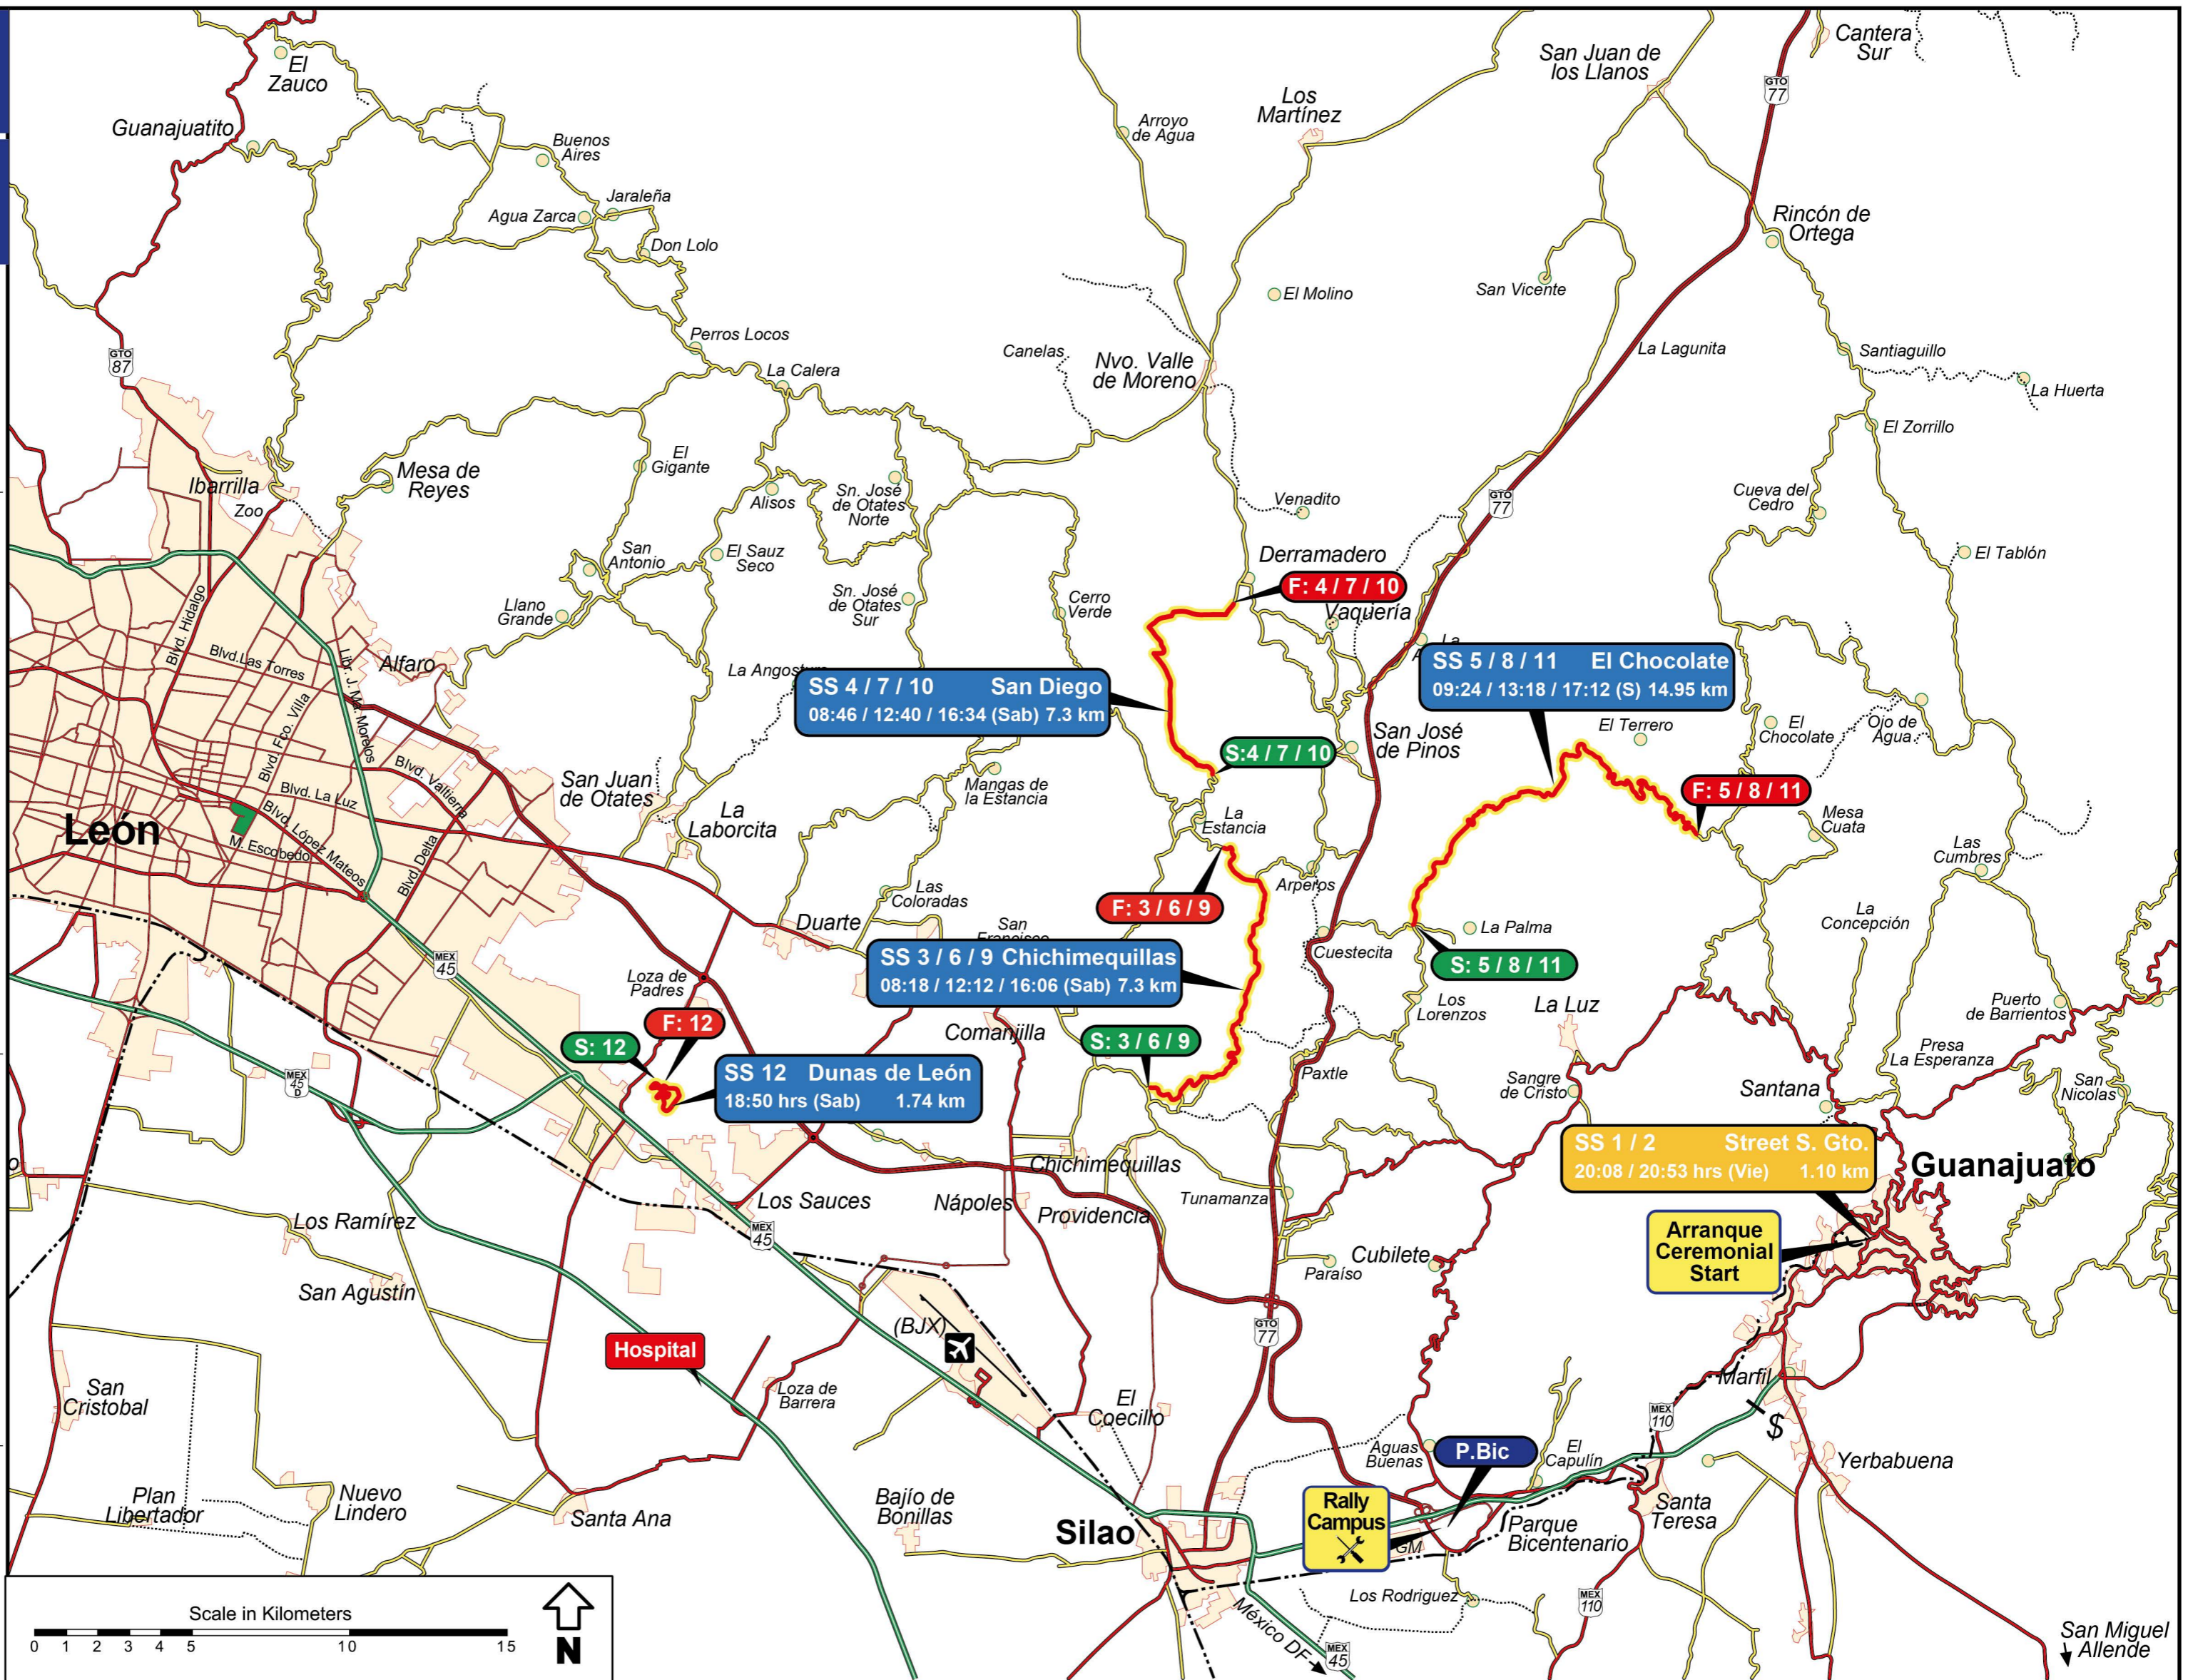

Mapa General General Map

- Autopista
Divided Highway
- Carreteras Pavimento
Paved Roads
- Terracería
Gravel Road
- Tramos Cronometrados
Special Stages
- - - Brecha
Dirt Path
- - - Ferrocarril
Railroad

- Carga Combustible
Refueling
- Areas de Servicio
Service Areas
- Inicio T.C.
S.S. Start
- Final T.C.
S.S. Finish
- Hospital

© RallyMex 2021
Itinerary 2021
Version 2.0
Published Aug 10th

San Miguel
Allende

Mapa Viernes Friday Map

Mapa Sábado Saturday Map

- Autopista
Divided Highway
- Carreteras Pavimento
Paved Roads
- Terracería
Gravel Road
- Tramos Cronometrados
Special Stages
- Brecha
Dirt Path
- Ferrocarril
Railroad

- Carga Combustible
Refueling
- Areas de Servicio
Service Areas
- Inicio T.C.
S.S. Start
- Final T.C.
S.S. Finish
- Hospital

© RallyMex 2021
Itinerary 2021
Version 2.0
Published Aug 10th

Mapa Domingo Sunday Map

- Autopista Divided Highway
- Carreteras Pavimento Paved Roads
- Terracería Gravel Road
- Tramos Cronometrados Special Stages
- Brecha Dirt Path
- Ferrocarril Railroad

- Carga Combustible Refueling
- Areas de Servicio Service Areas
- Inicio T.C. S.S. Start
- Final T.C. S.S. Finish
- Hospital