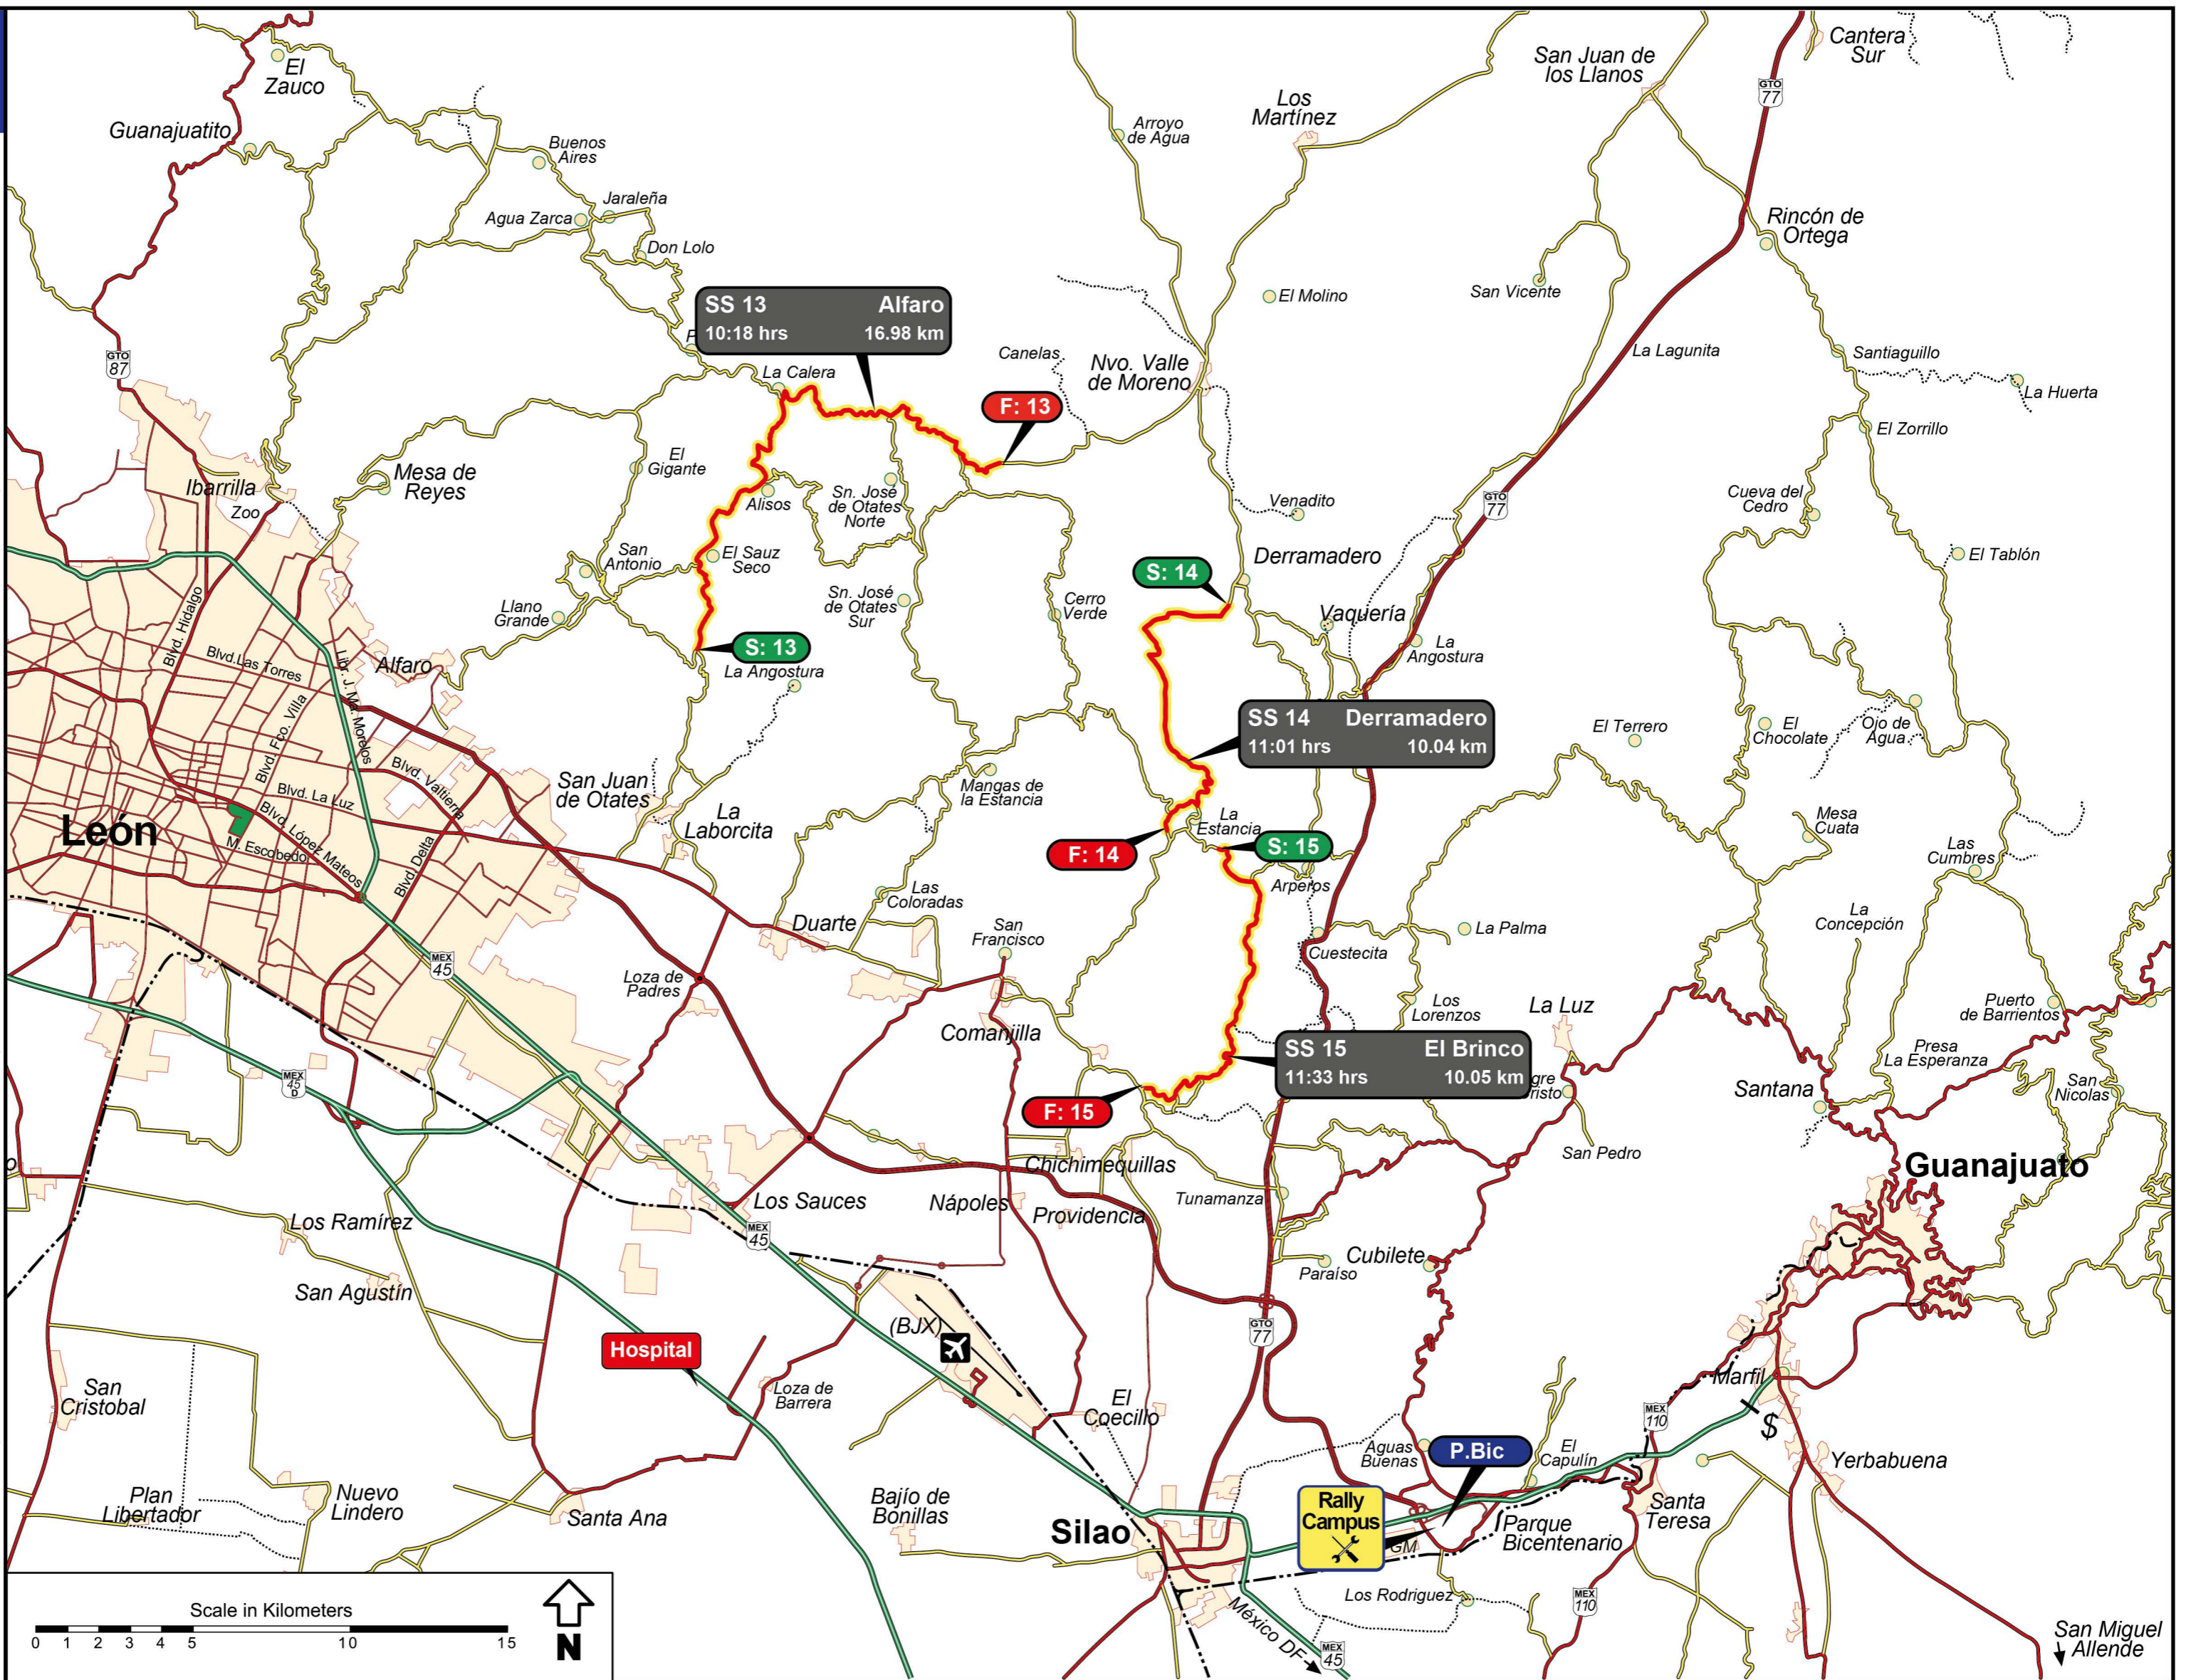

Mapa General General Map

- Autopista
Divided Highway
- Carreteras Pavimento
Paved Roads
- Terracería
Gravel Road
- Tramos Cronometrados
Special Stages
- - - Brecha
Dirt Path
- - - Ferrocarril
Railroad

- Carga Combustible
Refueling
- Areas de Servicio
Service Areas
- Inicio T.C.
S.S. Start
- Final T.C.
S.S. Finish
- Hospital

- Carga Combustible
Refueling
- Areas de Servicio
Service Areas
- Inicio T.C.
S.S. Start
- Final T.C.
S.S. Finish
- Hospital

© RallyMex 2021
Itinerary 2021
Version 2.0
Published Aug 10th

Mapa Domingo Sunday Map

- Autopista Divided Highway
- Carreteras Pavimento Paved Roads
- Terracería Gravel Road
- Tramos Cronometrados Special Stages
- Brecha Dirt Path
- Ferrocarril Railroad

- Carga Combustible Refueling
- Areas de Servicio Service Areas
- Inicio T.C. S.S. Start
- Final T.C. S.S. Finish
- Hospital

© RallyMex 2021
Itinerary 2021
Version 2.0
Published Aug 10th

San Miguel
Allende